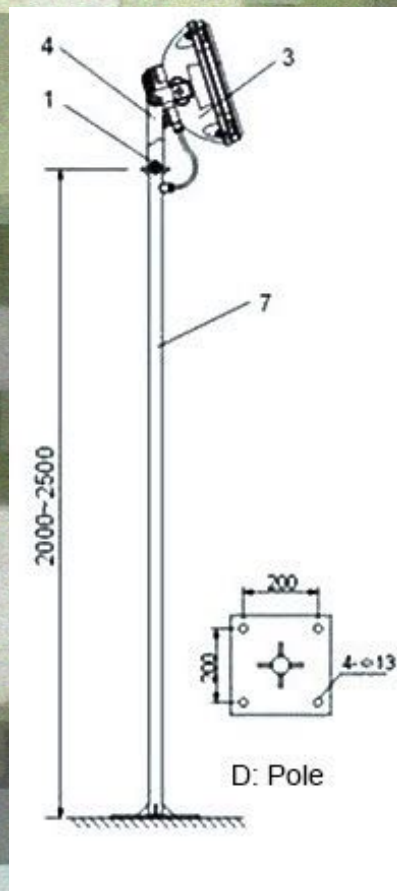

12V FLOODLIGHT FOR ILAND PRODUCTS

TECHNICAL DATA

Body : Aluminium
Voltage : 12V
Power : 10W or 20W
Standards : CCC,CE,Fcc,ROHS

2 years full warranty.

Information and terms above are not binding. ILAND reserves the right to change these terms at any time and at its sole discretion.