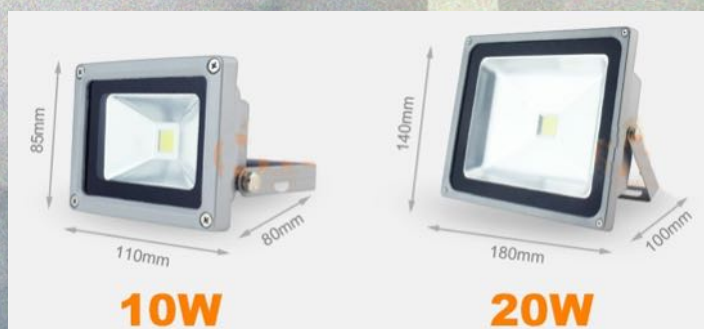

12V FLOODLIGHT FOR ILAND PRODUCTS

TECHNICAL DATA

Body : Aluminium
Voltage : 12V
Power : 10W or 20W
Standards : CCC,CE,Fcc,ROHS

2 years full warranty.

Information and terms above are not binding. ILAND reserves the right to change these terms at any time and at its sole discretion.